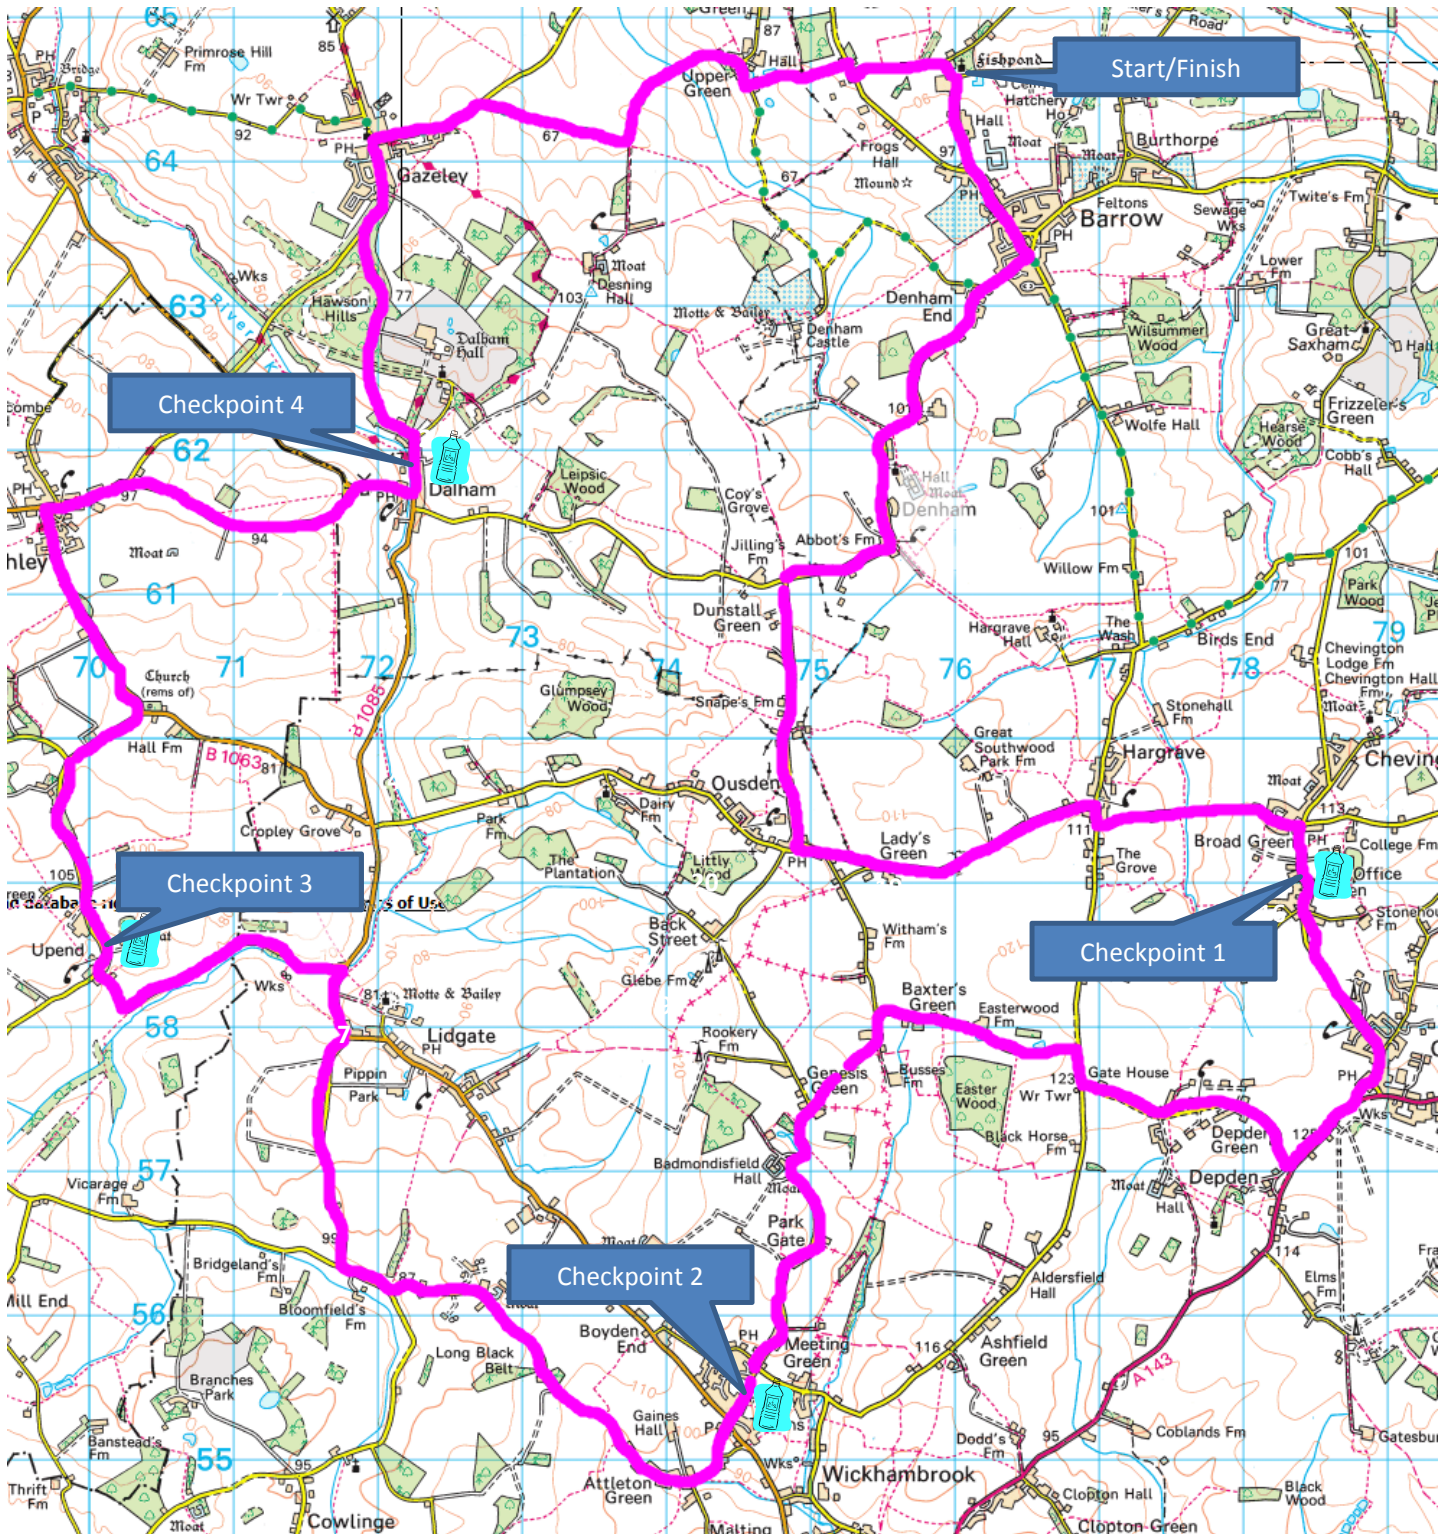

THE GREAT BARROW CHALLENGE

Run: 2 Route: Clover Markers: Pink Distance: 26.2 miles Date: 27th March 2016

Endomondo route : <https://www.endomondo.com/routes/673009150>

Garmin Course : <https://connect.garmin.com/modern/course/11233703>