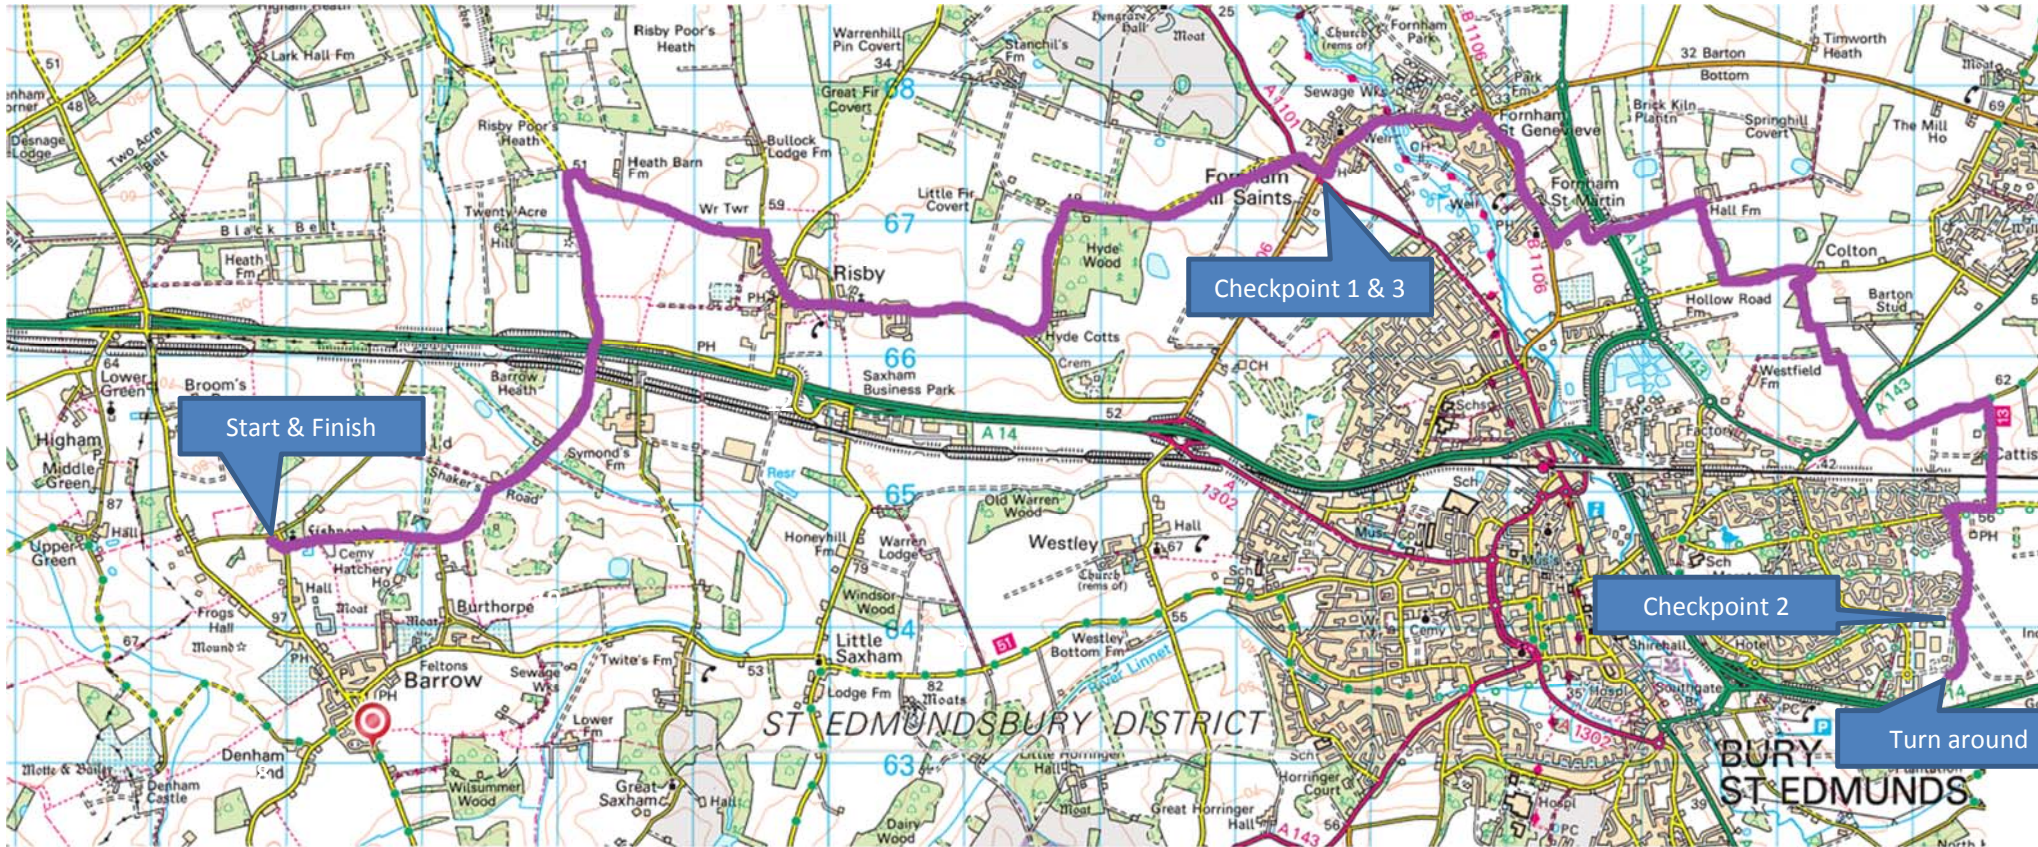

THE GREAT BARROW CHALLENGE

Run route: 'Audi' Markers: Silver Distance: 26.2 miles

Contact head office:
(+44) 01284 810 446